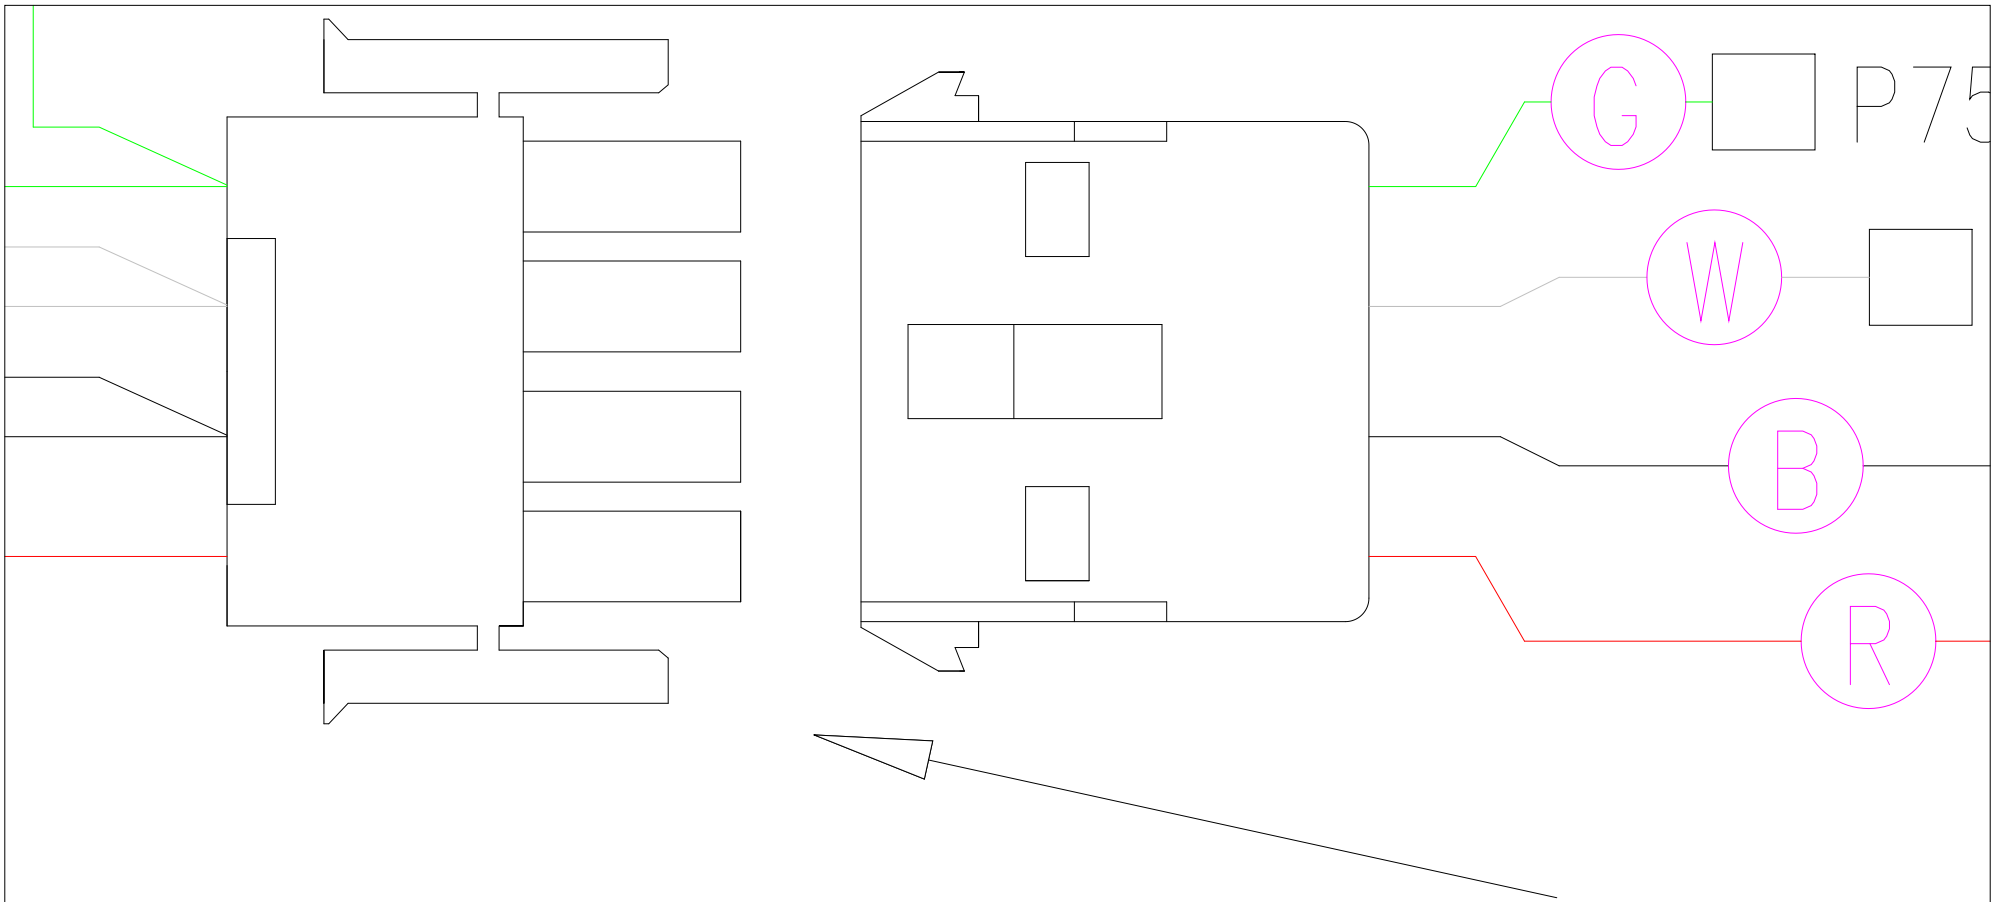

HYDRO-QUIP
CORONA, CA (909) 273-7575

Manufacture Notes: Contactors @ 240V

Dwg. No. **D2522220-DKMPQ-S**

Drawn BH
Date 09.05.03
Rev 1
Diagram No. **6709**

LEGEND	
	- 1/4" QUICK CONNECT
	- 1/4" PIGGYBACK
	- FORK CONNECTOR
	- RING CONNECTOR
	- SOCKET CONNECTOR
	- PIN CONNECTOR
Wire Color Code	
B - Black	G - Green
Br - Brown	Bl - Blue
R - Red	V - Violet
O - Orange	W - White
Y - Yellow	Gr - Gray

Connect Inside B●

75

Manufacture Notes: Cantact